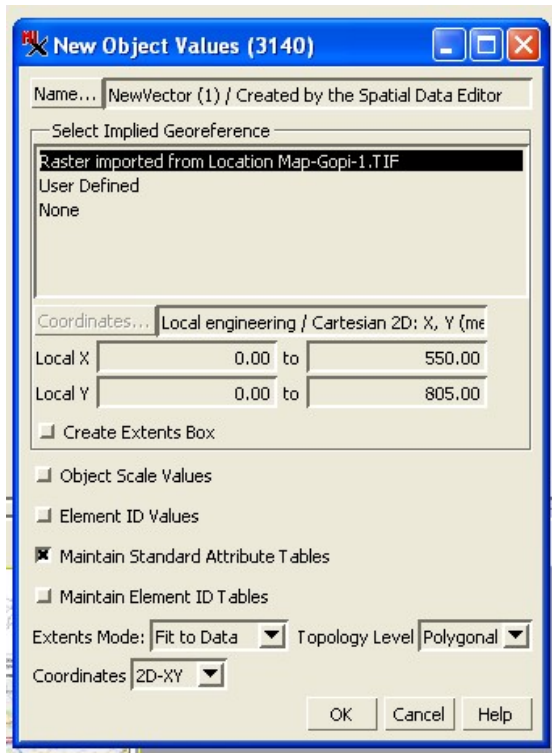

M.Sc. in Geography SEM-II_Remote Sensing and GIS_TNT mips
Paper-206, Unit-23, Digital Image Processing and GIS