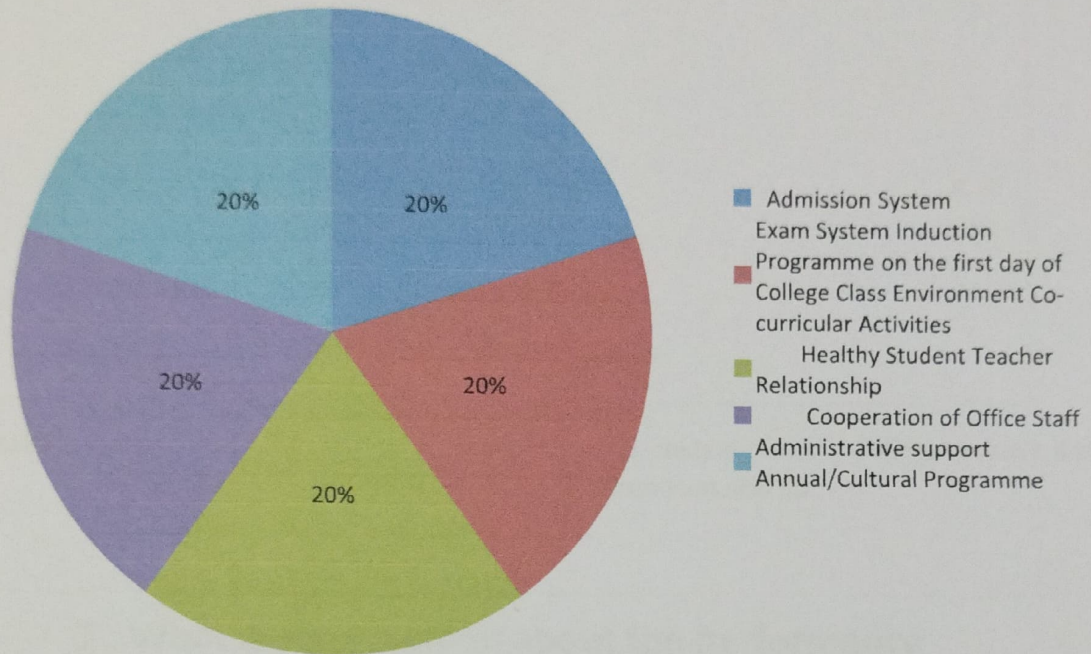

Laha

DR. JAYASREE LAHA

Principal

Raja Narendra Lal Khan Women's College
(Autonomous)

Midnapore, West Bengal, (9434029182)

6 Which did you like more during learning at College?

COMMENT-6: The Survey Data on opinion about 'which did you like more during learning at College?' reveals that about all respondents are equally satisfied about the performance of all the activities of the college during learning at College.