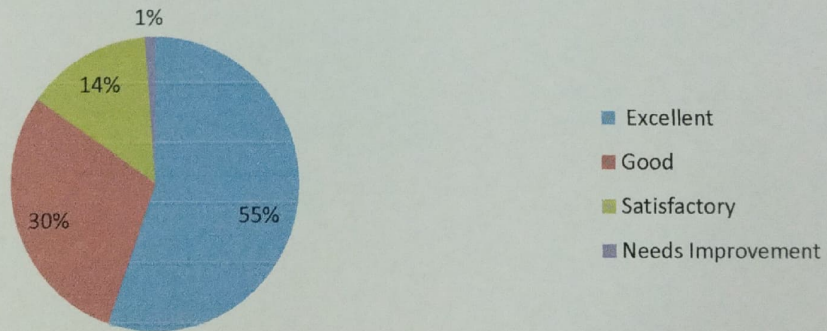

7. What is your opinion about the performance of office and administrative work of the college?

COMMENT-7: The Survey Data on 'opinion about the performance of office and administrative work of the college' reveals that about 85% respondents are highly satisfied about the performance of office and administrative work of the college while only 1% respondents are not satisfied about the performance of office and administrative work.

DR. JAYASREE LAHA
Principal

Raja Narendra Lal Khan Women's College
(Autonomous)
Midnapore, West Bengal, (9434029182)