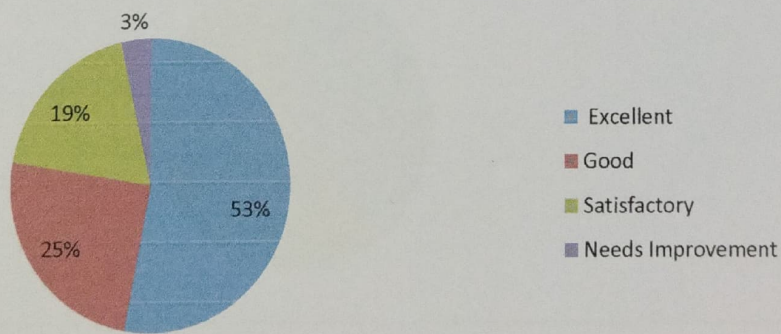

(Autonomous)

Midnapore, West Bengal, (9434029182)

1. How do you rate the student-teacher relationship as a whole in College?

COMMENT-1: The Survey Data on 'student-teacher relationship as a whole in College' reveals that about 98% respondents are satisfied about student-teacher relationship.

2. How do you recommend about the library facilities in the college?

COMMENT-2: The Survey Data on 'library facilities in the college' reveals that about 97% respondents are satisfied about the library facilities.