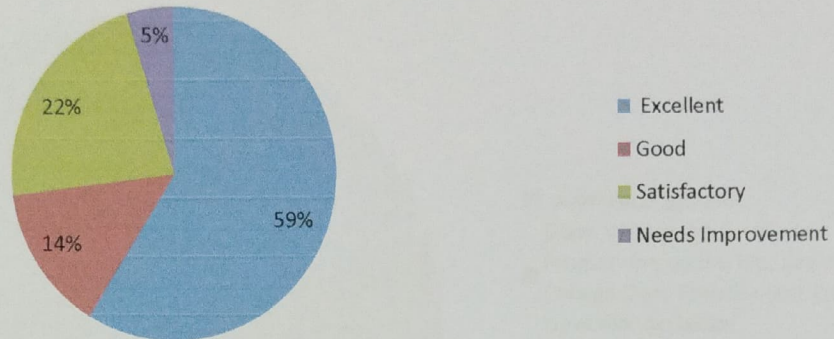

3 . How do you assess Computer lab facilities?

COMMENT-3: The Survey Data on 'Computer lab facilities' reveals that about 95% respondents are satisfied about the Computer lab facilities in the college.