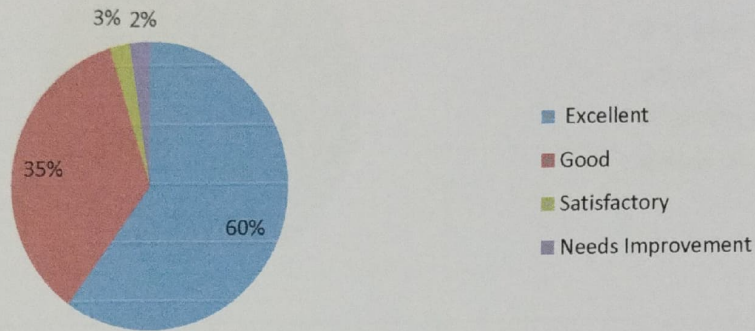

1. How do you rate the student-teacher relationship as a whole in College?

COMMENT-1: The Survey Data on 'student-teacher relationship as a whole in College' reveals that about 98% respondents are satisfied about student-teacher relationship.