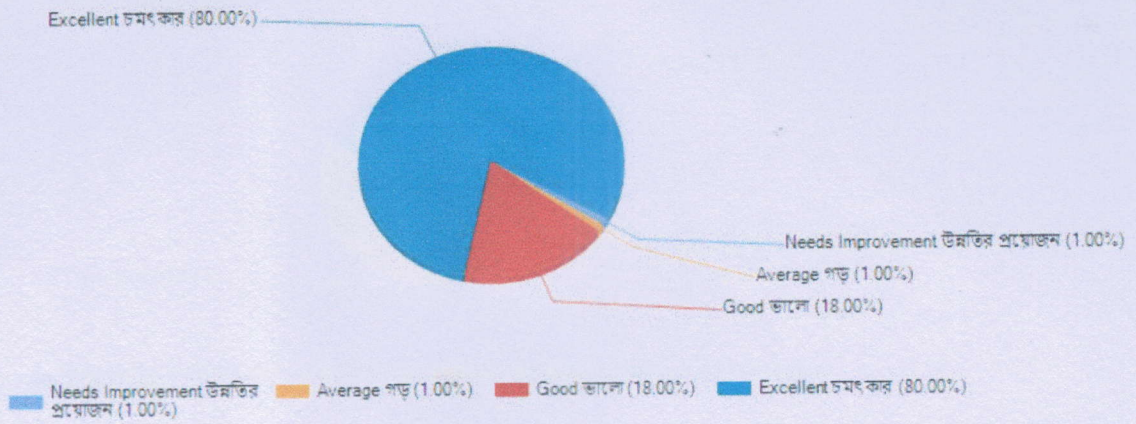

2. Your opinion about the cleanliness and beauty of the college campus

The Survey reveals that 98% of the parents are completely satisfied about the cleanliness and beauty of the college campus in the Academic Session 2021-'22.

Jhals

PRINCIPAL
RAJA NARENDRA LAL KHAN WOMEN'S COLLEGE
(AUTONOMOUS)
MIDNAPORE, WEST BENGAL