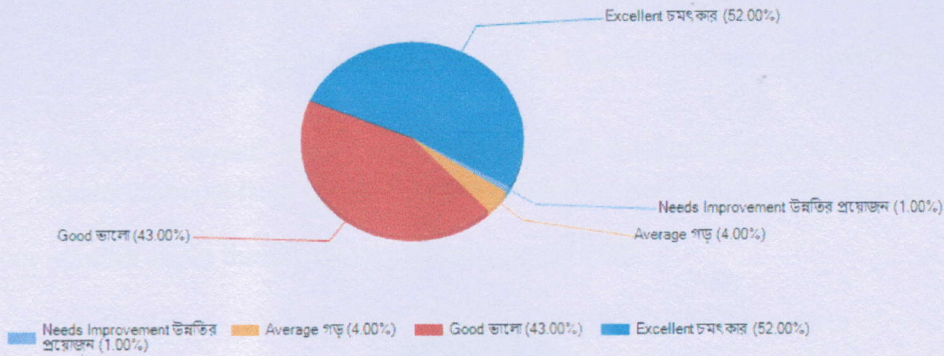

4. Your opinion about support from non teaching staff of the department

The Survey reveals that 95% of the parents are content from the support from the non-teaching staff of the Department in the college campus in the Academic Session 2021-'22.

Jaha
PRINCIPAL
RAJA NARENDRA LAL KHAN WOMEN'S COLLEGE
(AUTONOMOUS)
MIDNAPORE, WEST BENGAL