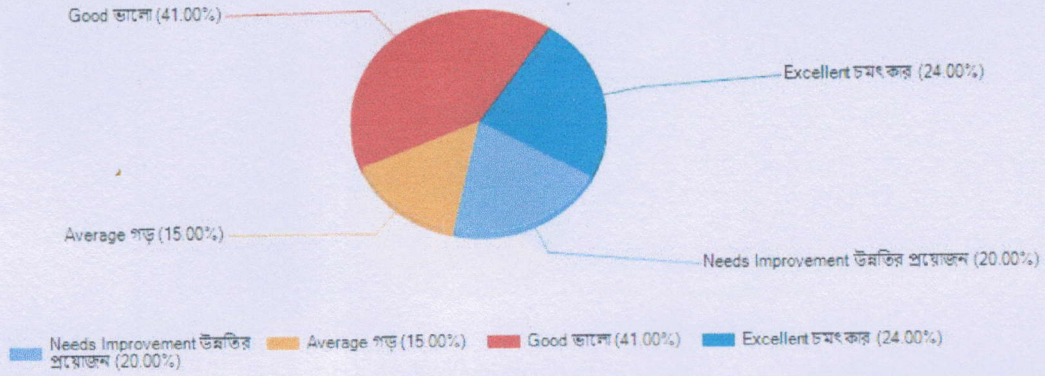

FEEDBACK ANALYSIS REPORT

ACADEMIC SESSION – 2021-2022

(CRITERIAN II- TEACHING – LEARNING & EVALUATION)

PARENTS SURVEY

Raja Narendralal Khan Women's College (Autonomous)

Number of Student Respondents=920

Jeha
PRINCIPAL
RAJA NARENDRA LAL KHAN WOMEN'S COLLEGE
(AUTONOMOUS)
MIDNAPORE, WEST BENGAL

1. Your opinion about the condition of the toilets in college?

The Survey reveals that 65% of the parents are satisfied about the toilet facilities provided to their wards [students] in the college in the Academic Session 2021-'22.