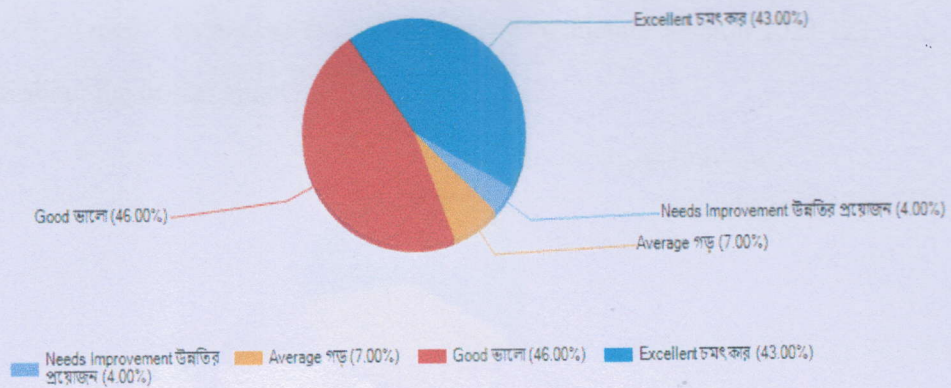

6. Do you find the office staff cooperating?

The Survey reveals that 89% of the parents are happy about the cooperation that the students receive from the staff of the college for the Academic Session 2021-'22.