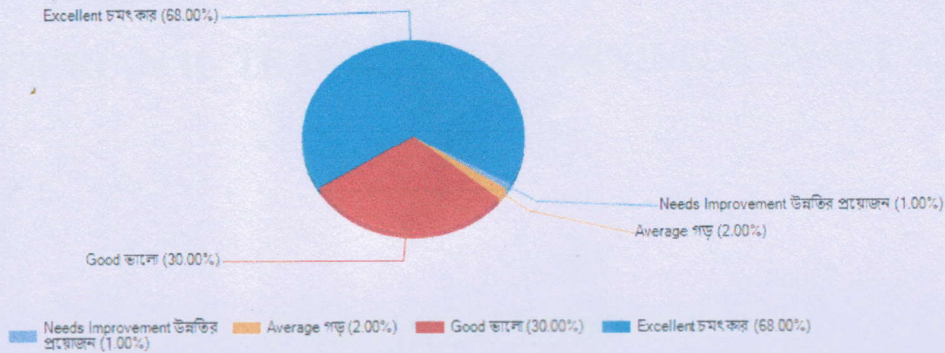

The Survey reveals that 91% of the parents are happy about the cooperation that the students receive from the Library staff of the college for the Academic Session 2021-'22.

8. Do you think the teachers are helpful and cooperating?

The Survey reveals that 98% of the parents are pleased about the help and cooperation that the students receive from their Teachers of the college for the Academic Session 2021-'22.

9. Your opinion about the organisation of class routine