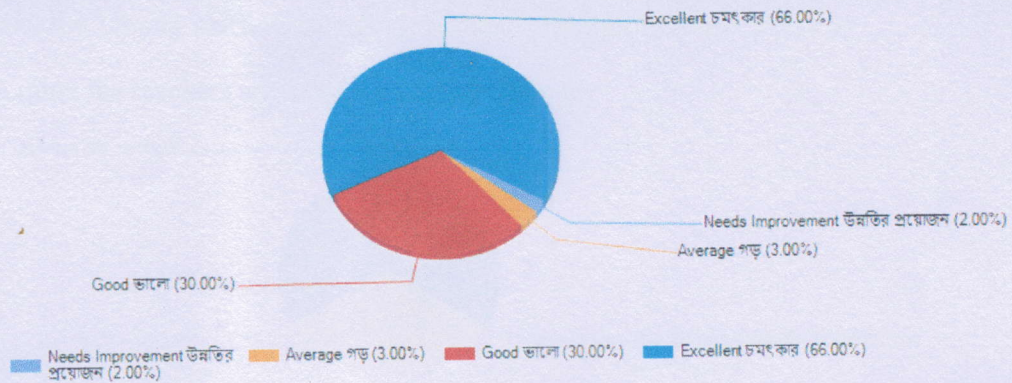

5. Your opinion about the classrooms

The Survey reveals that 96% of the parents are pleased about the classrooms and its associated facilities in the college for the Academic Session 2021-'22.