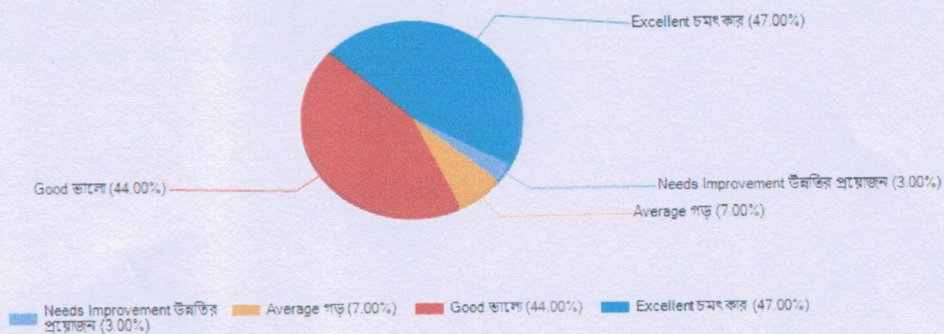

7. Your opinion about the cooperation from Library Staff

Traba

PRINCIPAL
RAJA NARENDRA LAL KHAN WOMEN'S COLLEGE
(AUTONOMOUS)
MIDNAPORE, WEST BENGAL