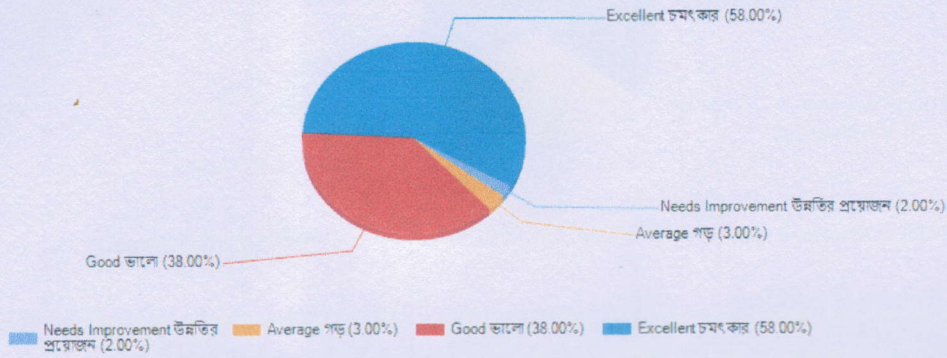

3. Your opinion about the Library facility

The Survey reveals that 96% of the parents are completely satisfied with the Library facilities available in the college campus in the Academic Session 2021-'22.