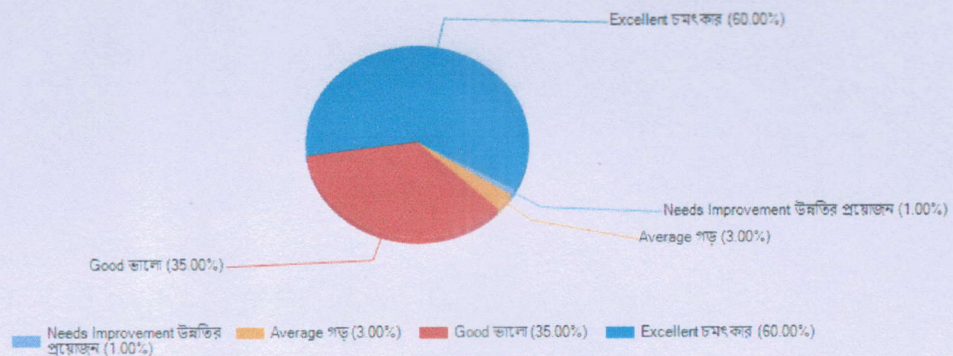

6. Do you find the office staff cooperating?

The Survey reveals that 89% of the parents are happy about the cooperation that the students receive from the staff of the college for the Academic Session 2021-'22.

7. Your opinion about the cooperation from Library Staff

Traba

PRINCIPAL
RAJA NARENDRA LAL KHAN WOMEN'S COLLEGE
(AUTONOMOUS)
MIDNAPORE, WEST BENGAL

The Survey reveals that 91% of the parents are happy about the cooperation that the students receive from the Library staff of the college for the Academic Session 2021-'22.

9. Your opinion about the organisation of class routine

The Survey reveals that 95% of the parents are satisfied about the organization of the class routine of the college for the Academic Session 2021-'22.